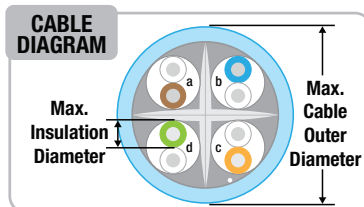

## CATEGORY

Cat5e/6

Cat5e/6/6A

## CABLE SIZE RANGE (UNSHIELDED)

MAX. OUTER DIAMETER:

.275

.290

MAX. INSULATION DIAMETER:

.040"

.048"

GAUGE: